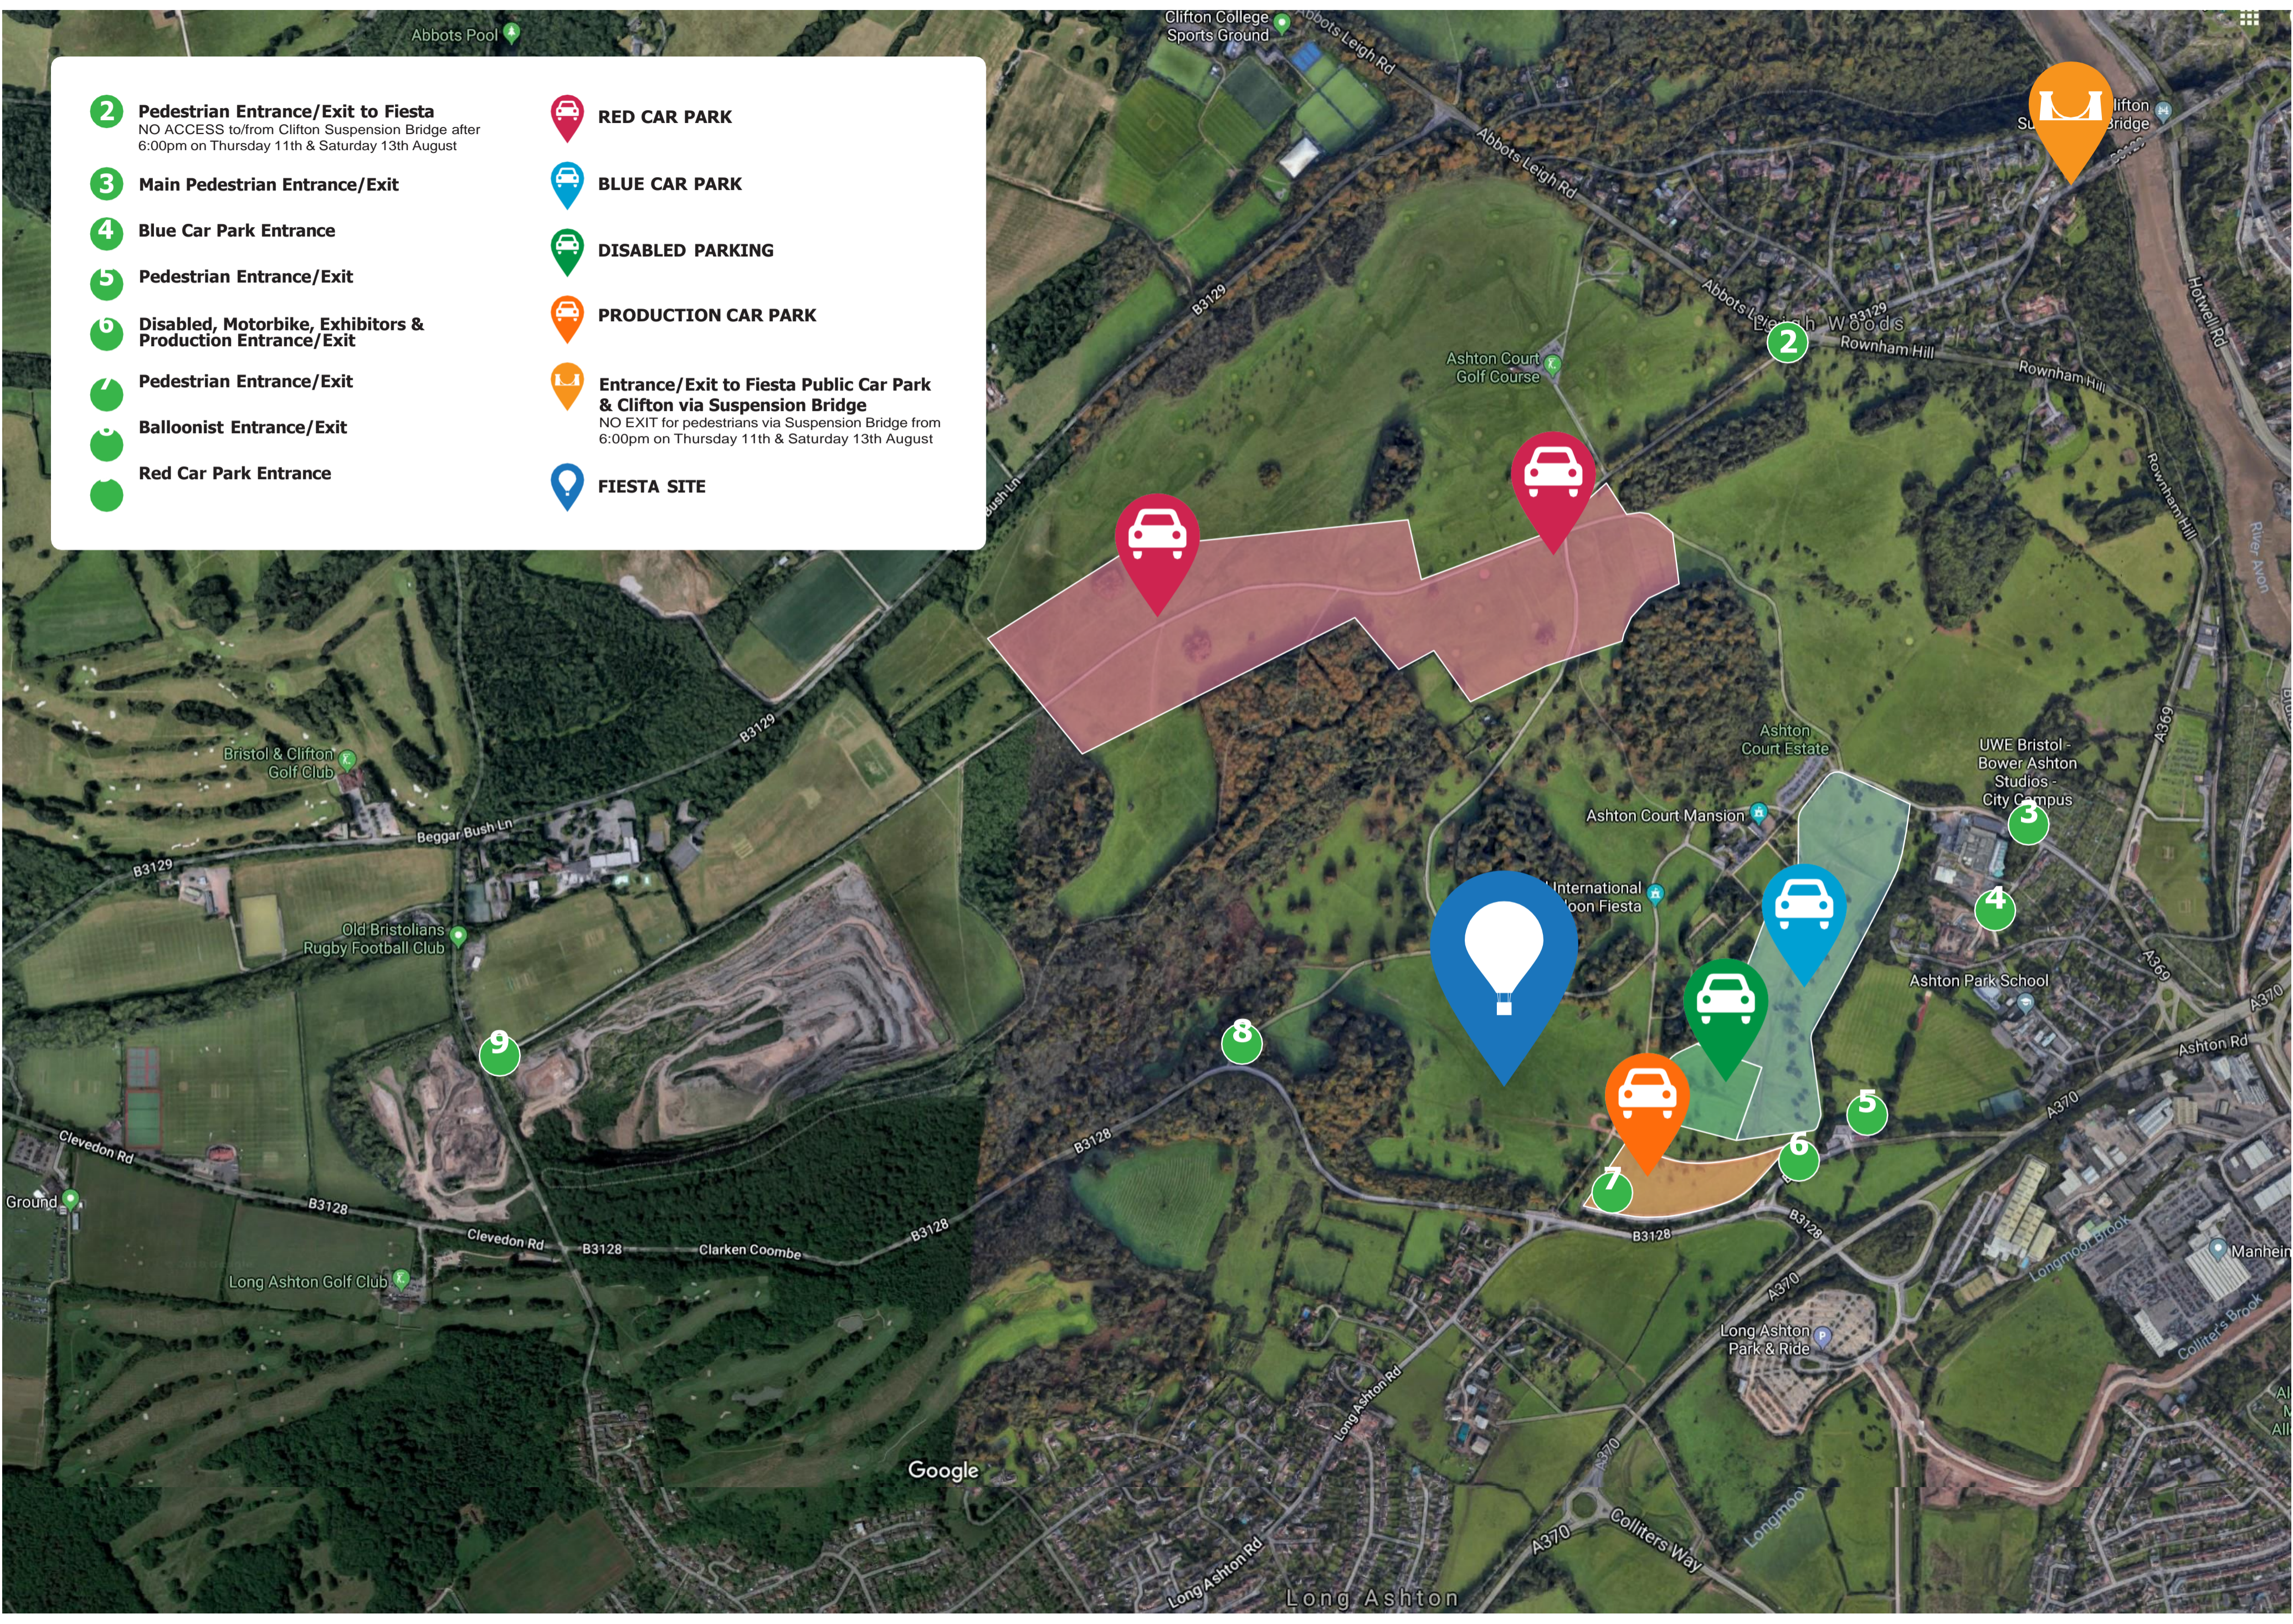

- 2 Pedestrian Entrance/Exit to Fiesta**
NO ACCESS to/from Clifton Suspension Bridge after 6:00pm on Thursday 11th & Saturday 13th August
- 3 Main Pedestrian Entrance/Exit**
- 4 Blue Car Park Entrance**
- 5 Pedestrian Entrance/Exit**
- 6 Disabled, Motorbike, Exhibitors & Production Entrance/Exit**
- 7 Pedestrian Entrance/Exit**
- 8 Balloonist Entrance/Exit**
- 9 Red Car Park Entrance**

-  **RED CAR PARK**
-  **BLUE CAR PARK**
-  **DISABLED PARKING**
-  **PRODUCTION CAR PARK**
-  **Entrance/Exit to Fiesta Public Car Park & Clifton via Suspension Bridge**
NO EXIT for pedestrians via Suspension Bridge from 6:00pm on Thursday 11th & Saturday 13th August
-  **FIESTA SITE**

Google

Long Ashton